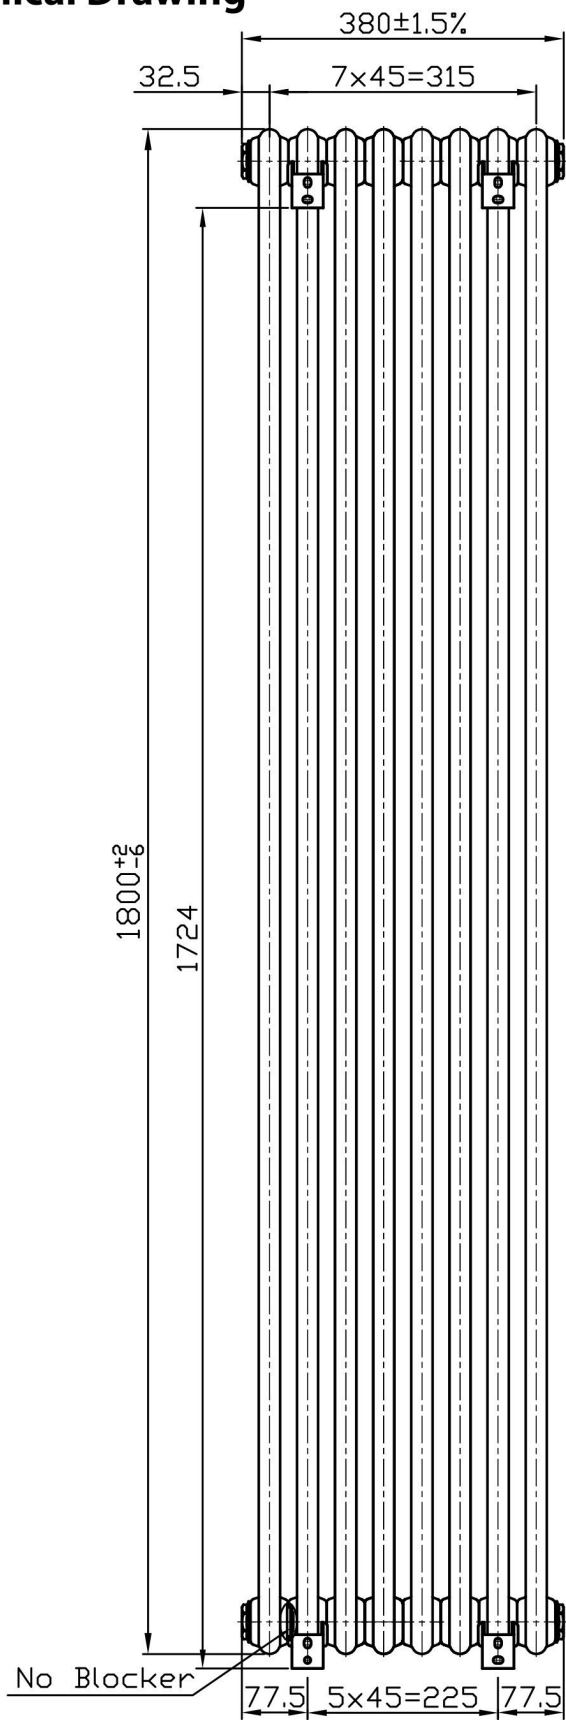

Imperia 3 Column Vertical 1800 x 380mm. Painted

Technical Drawing

Unit: mm

Eastbrook 
 Eastbrook Road, Gloucester GL4 3DB
 Technical Helpline : 01452 317890
 Mon - Fri / 8am - 5pm
 Email : technical@eastbrookco.com