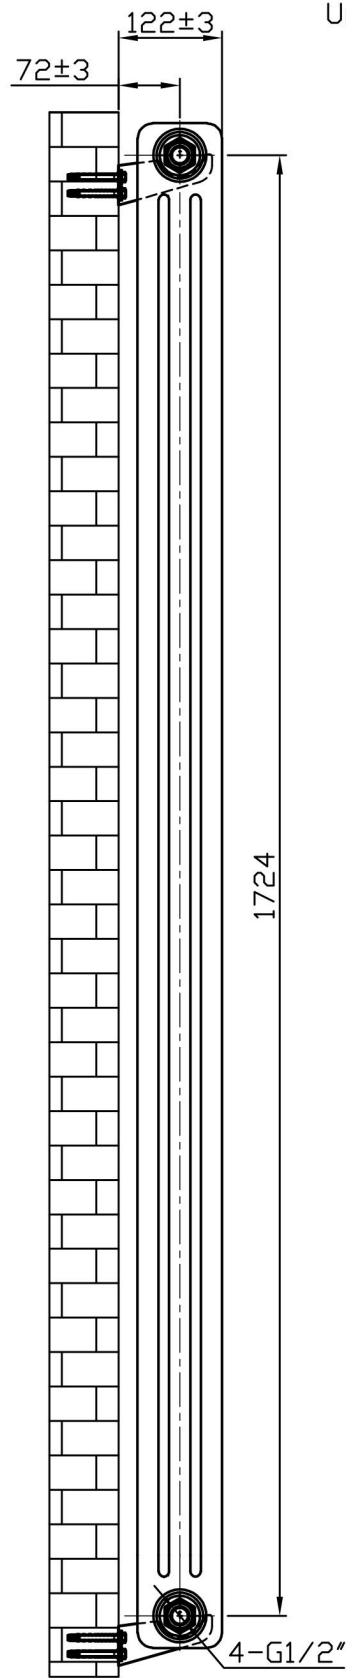

Imperia 3 Column Vertical 1800 x 380mm. Painted

Technical Drawing

Unit: mm

Eastbrook 
 Eastbrook Road, Gloucester GL4 3DB
 Technical Helpline : 01452 317890
 Mon - Fri / 8am - 5pm
 Email : technical@eastbrookco.com