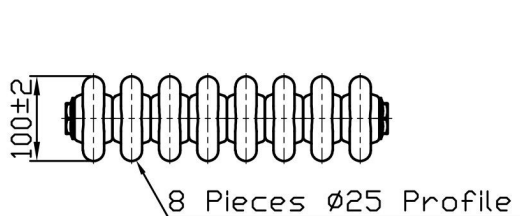

Imperia 3 Column Vertical 1800 x 380mm. Painted

Technical Drawing

Unit: mm

Eastbrook 
 Eastbrook Road, Gloucester GL4 3DB
 Technical Helpline : 01452 317890
 Mon - Fri / 8am - 5pm
 Email : technical@eastbrookco.com