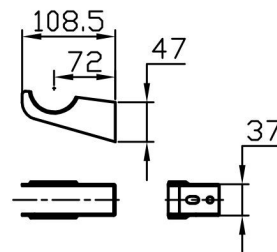

Imperia 3 Column Vertical 1800 x 380mm. Painted

Technical Drawing

Unit: mm

Eastbrook 
 Eastbrook Road, Gloucester GL4 3DB
 Technical Helpline : 01452 317890
 Mon - Fri / 8am - 5pm
 Email : technical@eastbrookco.com